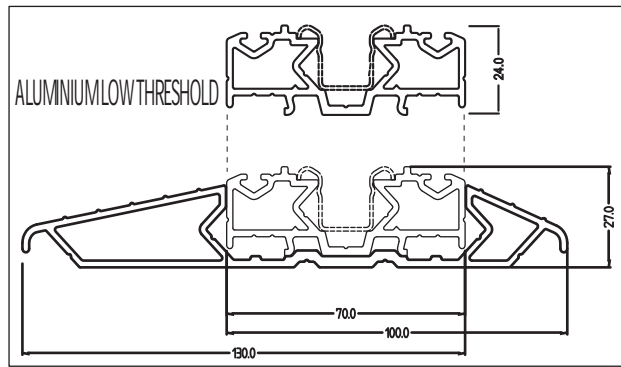

BI-FOLDING DOORS

NEW LINIAR LOW THRESHOLD

THE NEW 27mm Bi-Fold low threshold

LESS TRIP HAZARD - WHEELCHAIR FRIENDLY

CONCEALED HARDWARE

Stainless steel track mounted in-board, only hinge knuckles visible when the doors are closed.

SLIM SIGHTLINES

Slimmer panel joint sight lines, bespoke sash profile maximises glazed areas.

LOW THRESHOLD

Less trip hazards due to the range of low threshold options available. All of which are wheelchair friendly.

NO KEEPS NECESSARY

Shootbolts locate into the track.

Along with the standard colour range of White, Oak, Cream, and Rosewood. We can offer a further range of special colours

A purpose designed Bi-fold door that's simple to install. Internal or External opening. 70mm deep outer frame with a secure shoot bolt locking system.